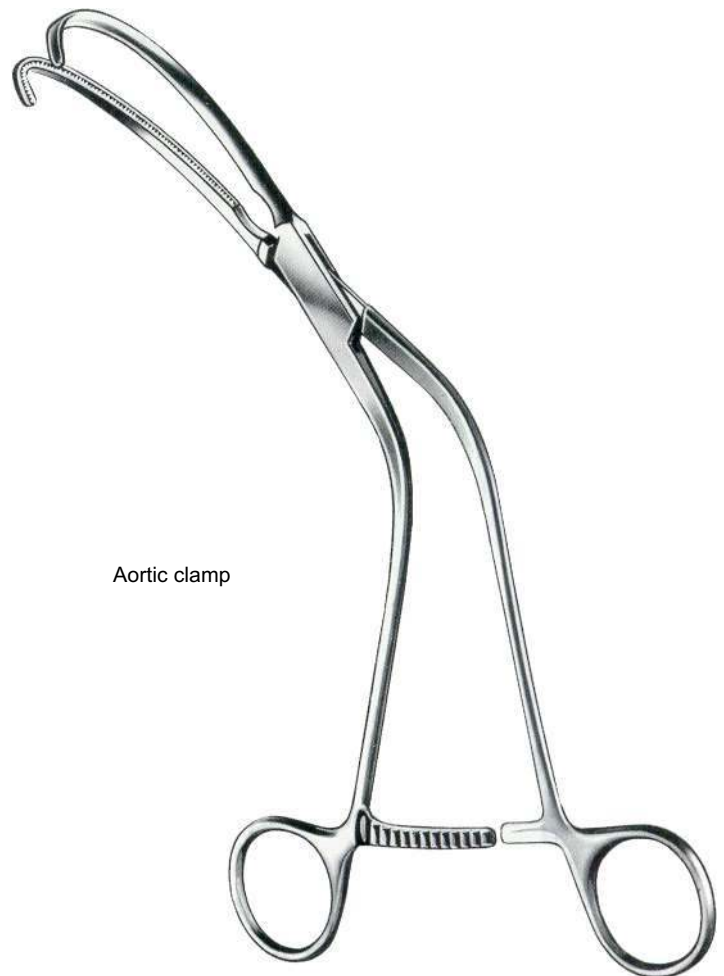

De Bakey

Aortic Clamp

Top View

De Bakey
69-665-27
27 cm/10½"

De Bakey
69-669-24
24 cm/9½"

Ligature Clamps

De Bakey
69-673-24
24 cm/9½"

De Bakay

Ligature clamp,
Aortic clamp

De Bakay
69-677-26
26.5 cm/10½"

De Bakay-Semb
69-677-25
25 cm/10"

De Bakay-Semb

69-681-01

69-681-02

Aortic clamp

Weber
26 cm/10¼"

Satinsky/De Bakey

Tangential occlusion clamps

De Bakey

- Set of 5 purchase.
69-685-00
- 69-685-20
20 cm/8"
- 69-685-25
25 cm/10"
- 69-685-26
26 cm/10¼"
- 69-685-27
27 cm/10½"
- 69-885-28
28 cm/11"

Glover

- 69-689-01 19.5 cm/7 ¾"
- 69-689-02 21.0 cm/8 ¼"