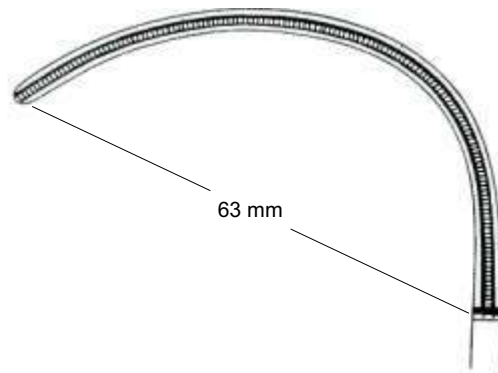

Ligature clamp,
Aortic clamp

De Bakay
69-677-26
26.5 cm/10½"

De Bakay-Semb
69-677-25
25 cm/10"

De Bakay-Semb

69-681-01

69-681-02

Aortic clamp

Weber
26 cm/10¼"

Satinsky/De Bakey

Tangential occlusion clamps

De Bakey

- Set of 5 purchase.
69-685-00
- 69-685-20
20 cm/8"
- 69-685-25
25 cm/10"
- 69-685-26
26 cm/10¼"
- 69-685-27
27 cm/10½"
- 69-885-28
28 cm/11"

Glover

- 69-689-01 19.5 cm/7 ¾"
- 69-689-02 21.0 cm/8 ¼"