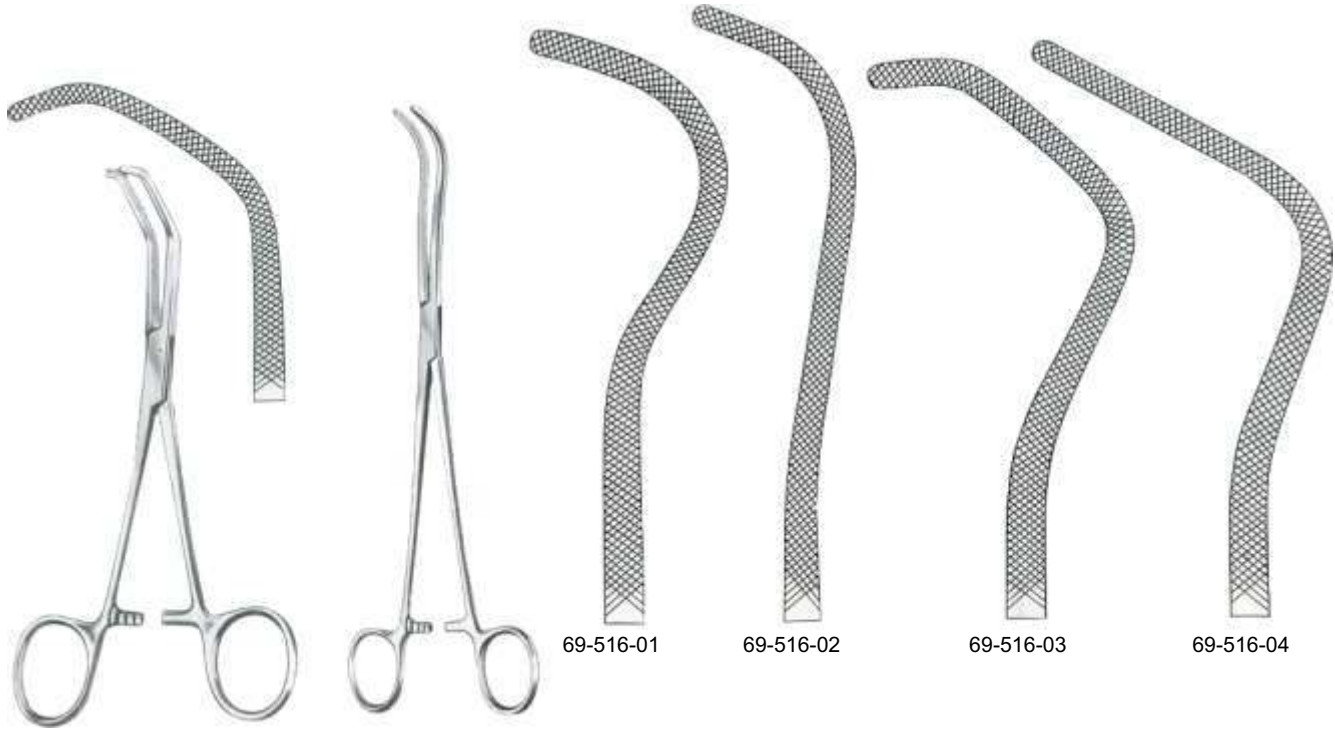

Baby-Satinsky
69-512-15
15 cm/6"

Harken
24 cm/9½"

69-516-01

69-516-02

69-516-03

69-516-04