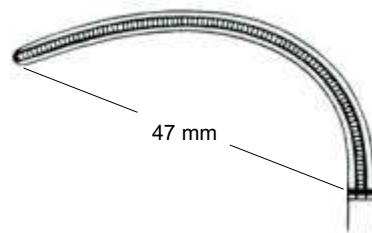

Ligature clamp,
Aortic clamp

De Bakay
69-677-26
26.5 cm/10½"

De Bakay-Semb
69-677-25
25 cm/10"

De Bakay-Semb

69-681-01

69-681-02

Aortic clamp

Weber
26 cm/10¼"

Satinsky/De Bakey

Tangential occlusion clamps

De Bakey

- Set of 5 purchase.
69-685-00
- 69-685-20
20 cm/8"
- 69-685-25
25 cm/10"
- 69-685-26
26 cm/10¼"
- 69-685-27
27 cm/10½"
- 69-885-28
28 cm/11"

Glover

- 69-689-01 19.5 cm/7 ¾"
- 69-689-02 21.0 cm/8 ¼"

Anastomosis

63 mm

69-689-01

47 mm

69-689-02

De Bakey

Lambert-Kay
21 cm/8¼"

69-695-21