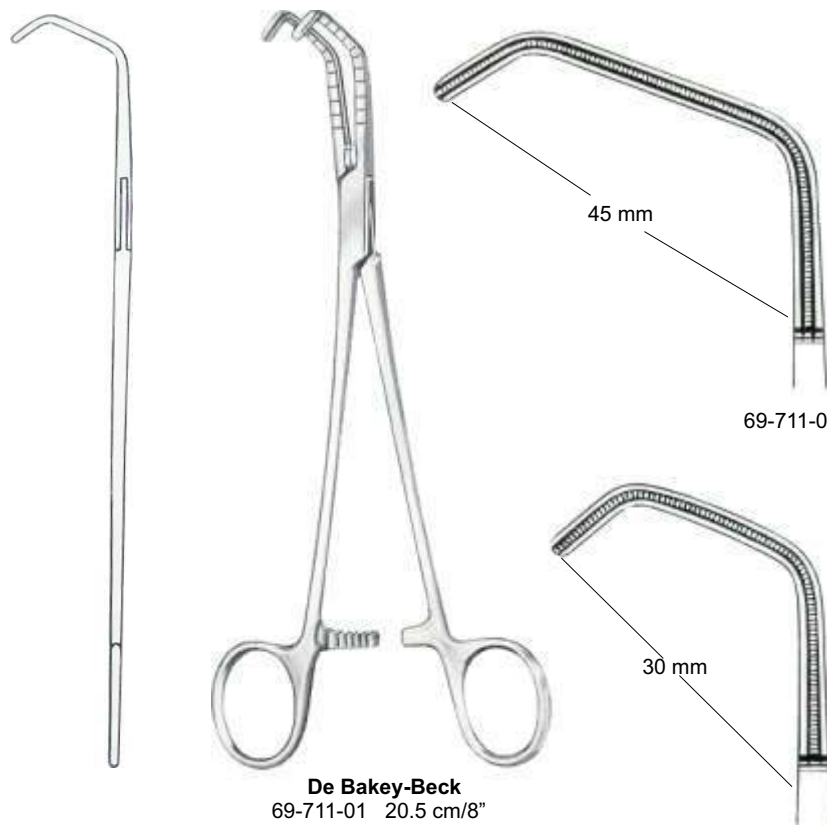

Anastomosis

63 mm

69-689-01

47 mm

69-689-02

De Bakey

Lambert-Kay
21 cm/8¼"

69-695-21

69-693-21

Aortic anastomosis clamps

De Bakey
69-699-17
17 cm/6¾"

Beck
69-703-17
17 cm/6¾"

De Bakey

De Bakey
69-707-16
16 cm/6 1/4"

Graduated

69-711-02

69-711-01

De Bakey-Beck
69-711-01 20.5 cm/8"
69-711-02 21.0 cm/8 1/4"

Dardik
17 cm/6³/₄"

De Bakey

Multi purpose clamps

De Bakey

Aortic anastomosis clamps

Morris-De Bakey